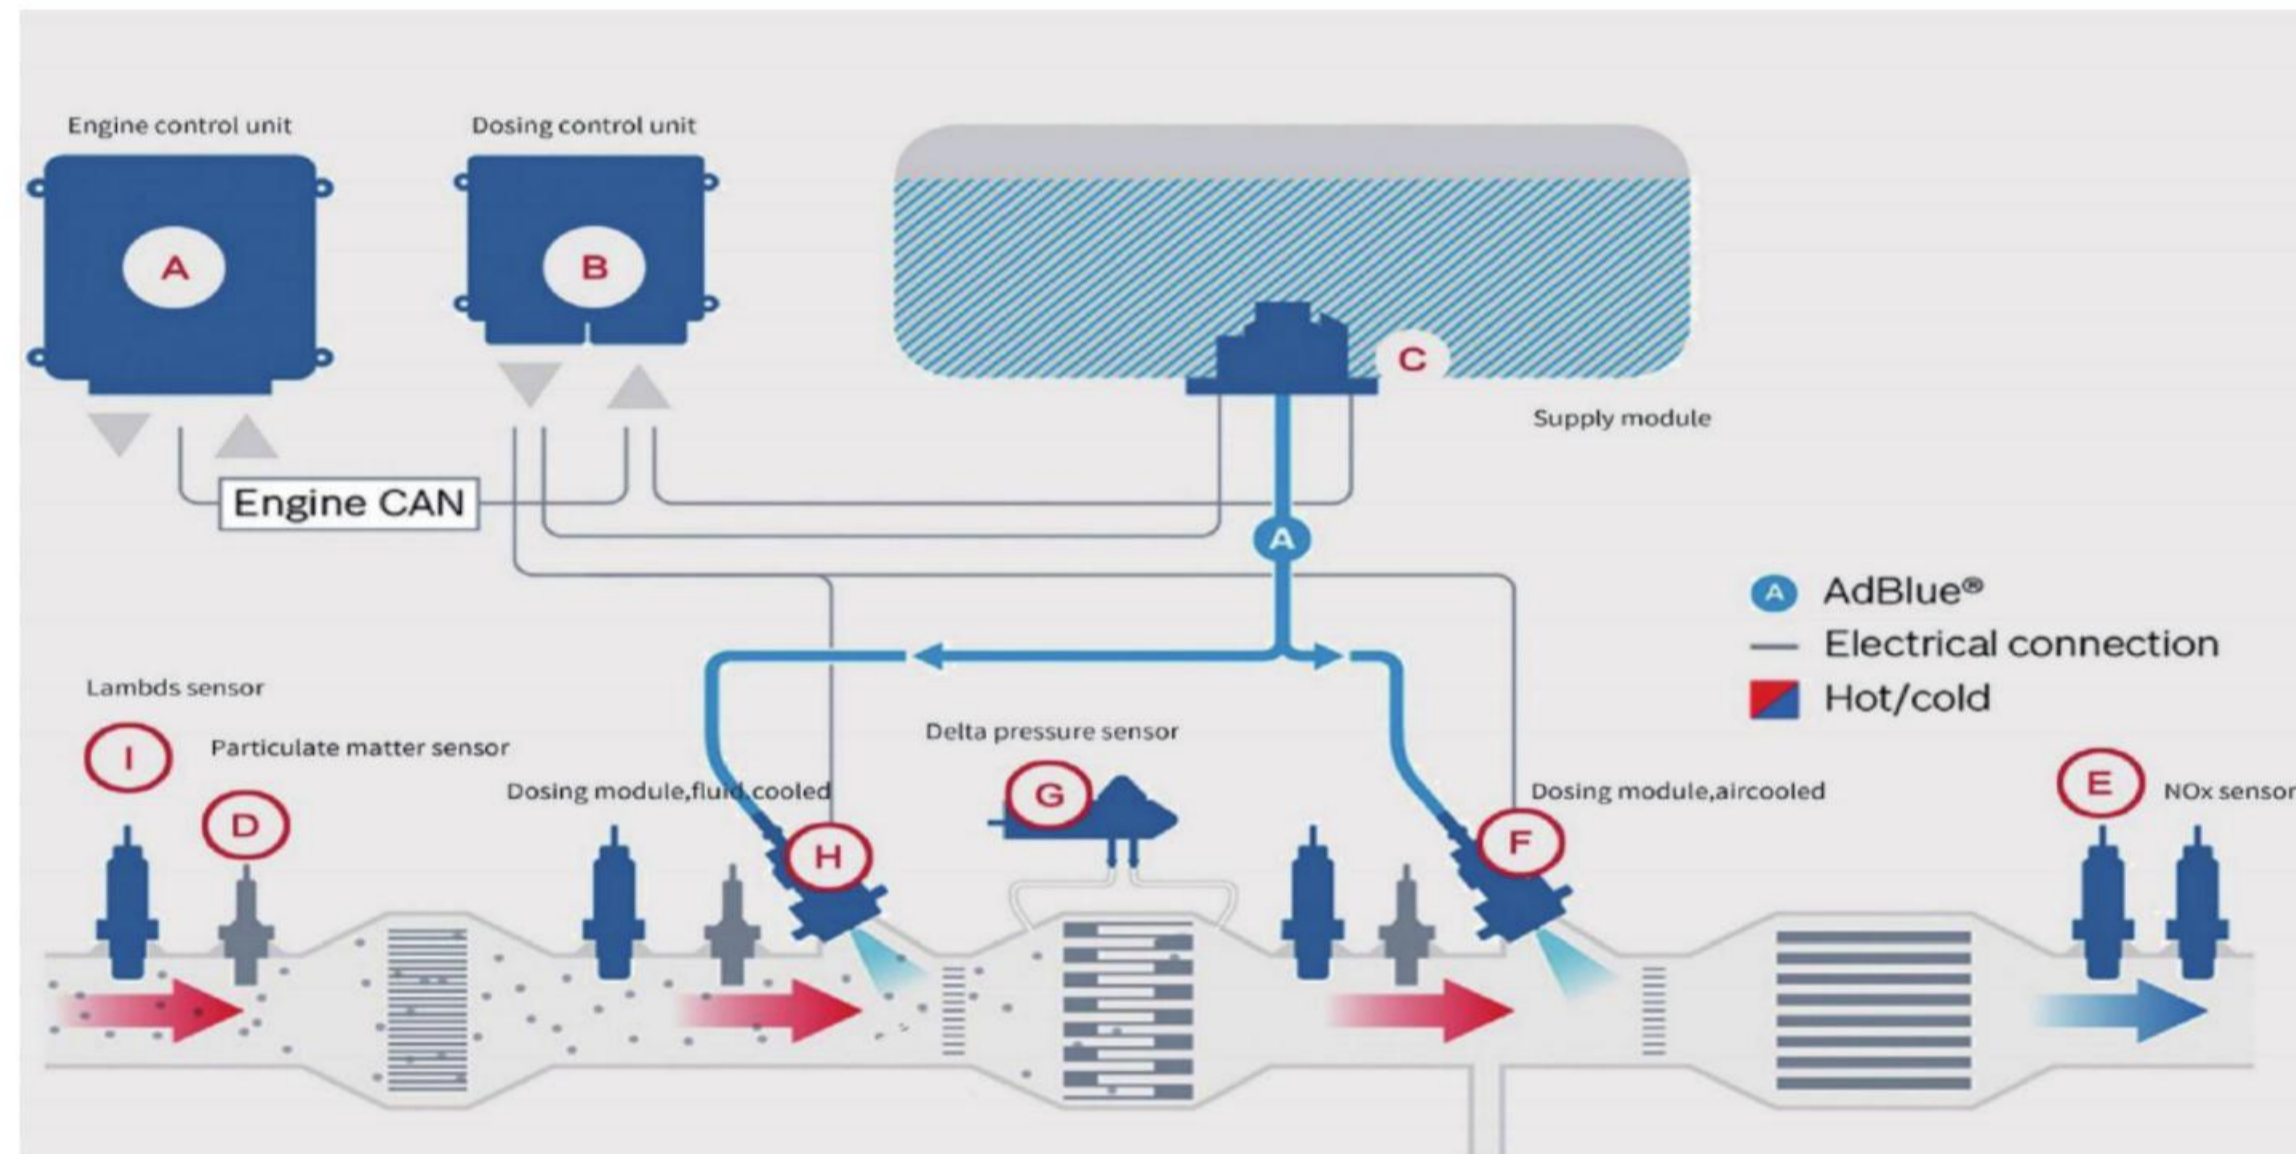

## NOX SENSOR

can be used for 12 V and 24 V applications in passenger vehicles as well as light or heavy commercial vehicles (on and off-highway). The sensor consists of a probe and a sensor control unit (SCU) connected to one another via a wiring harness. The probe is quick and easy to install thanks to a retaining screw.

### INDUSTRIAL CHAIN HIGHLY VERTICAL INTEGRATION:

R&D, design, parts manufacturing, assembly, test  
Offer the complete process flow product service.

Real time high accuracy measurement.

1

Optimized structure of accuracy the heater structure to measurement. Improve the service life of NOx sensor.